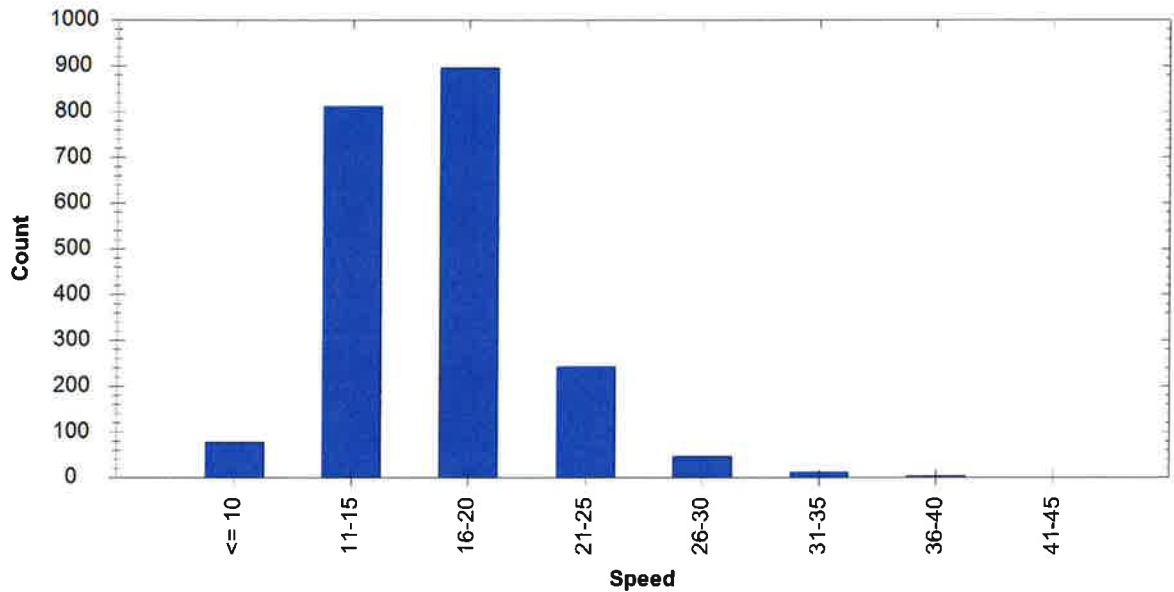

---

1. Summary

Start date: 07/10/2017
End date: 07/14/2017
Total vehicles: 2092
Average speed: 16.54 mph
85th percentile: 20.00 mph
50th percentile: 16.00 mph
70th percentile: 18.00 mph
10 mph pace: 11 mph

Speed limit: 25 mph
Violations count: 92 (4%)

---

2. Speed Histogram