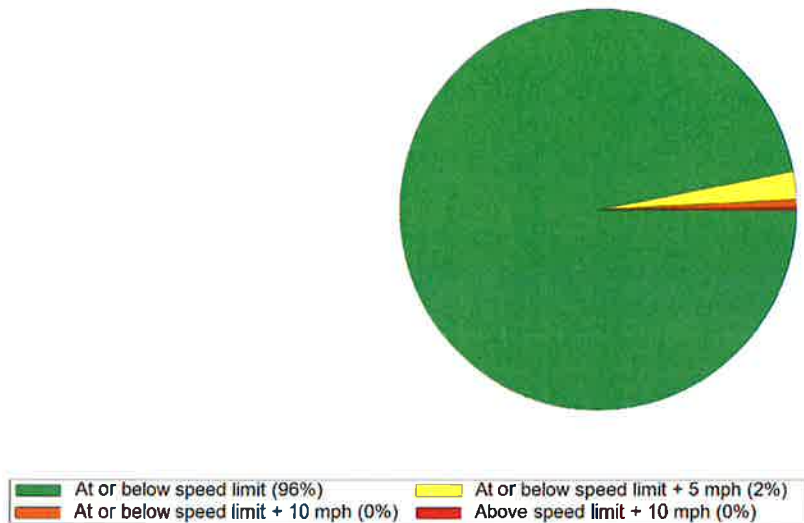

1. Summary

Start date: 07/10/2017
End date: 07/14/2017
Total vehicles: 2092
Average speed: 16.54 mph
85th percentile: 20.00 mph
50th percentile: 16.00 mph
70th percentile: 18.00 mph
10 mph pace: 11 mph

Speed limit: 25 mph
Violations count: 92 (4%)

2. Speed Histogram

3. Speed Limit Compliance

4. Compliance by Hour

5. Vehicles by Speed/Hour

Speed (mph) Hour	Monthly totals													
	0 - 10	11 - 15	16 - 20	21 - 25	26 - 30	31 - 35	36 - 40	41 - 45	46 - 50	51 - 55	56 - 60	61 - 65	66 - 70	71 +
00:00 - 00:59	5	76	68	18	3	1								
01:00 - 01:59	4	74	72	20	4	1								
02:00 - 02:59	4	29	41	13	2	1								
03:00 - 03:59	3	33	46	10	1	1								
04:00 - 04:59	1	23	55	18	2	1								
05:00 - 05:59		34	52	16	7	2								
06:00 - 06:59	3	27	41	12	2	1								
07:00 - 07:59	3	28	40	17	2	2								
08:00 - 08:59	8	57	78	19	3									
09:00 - 09:59	6	53	72	25	1	2								
10:00 - 10:59	5	80	85	30	8	1	1							
11:00 - 11:59	7	64	64	18	8	1	1							
12:00 - 12:59	9	44	40	8	2									
13:00 - 13:59	5	40	29	4										
14:00 - 14:59	2	35	34	10	1	1								
15:00 - 15:59	3	27	20		1									
16:00 - 16:59	1	19	7											
17:00 - 17:59		10	8	1										
18:00 - 18:59		2	1		1									
19:00 - 19:59		3	2											
20:00 - 20:59	2	6	1											
21:00 - 21:59	2	2	6											
22:00 - 22:59		13	4											
23:00 - 23:59	5	33	29	4										
Percentage	3	38	42	11	2									
TOTAL	78	812	895	243	47	13	4							