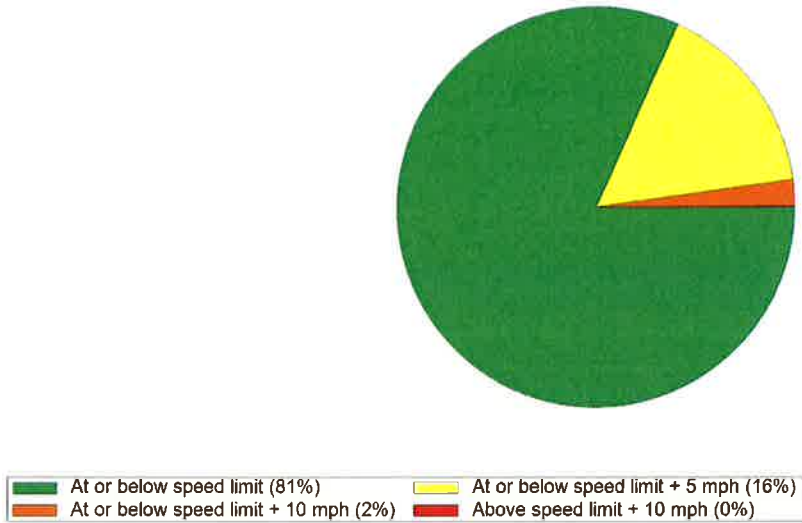

---

3. Speed Limit Compliance