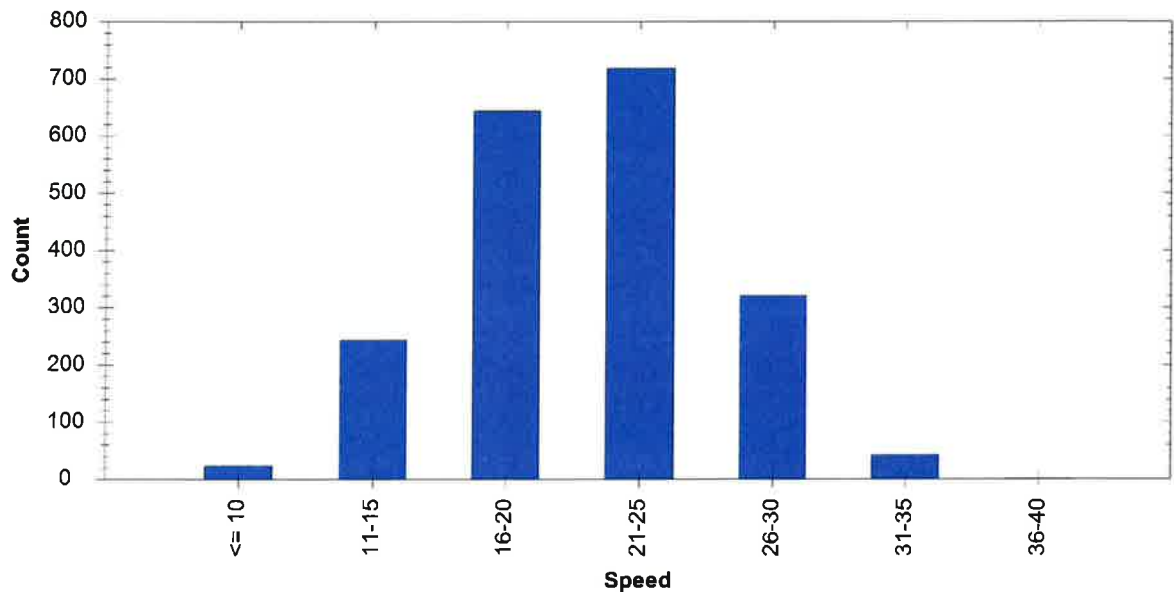

---

1. Summary

Start date: 06/26/2017
End date: 06/30/2017
Total vehicles: 1996
Average speed: 21.01 mph
85th percentile: 26.00 mph
50th percentile: 21.00 mph
70th percentile: 24.00 mph
10 mph pace: 16 mph

Speed limit: 25 mph
Violations count: 493 (24%)

---

2. Speed Histogram