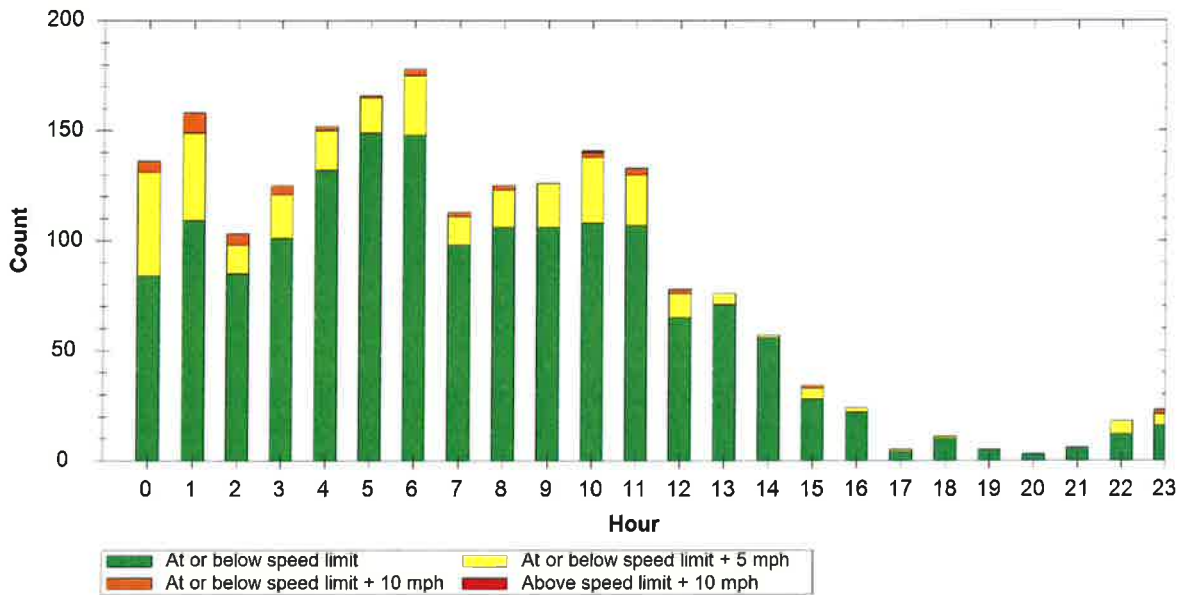

Start date: 06/26/2017
End date: 06/30/2017
Total vehicles: 1996
Average speed: 21.01 mph
85th percentile: 26.00 mph
50th percentile: 21.00 mph
70th percentile: 24.00 mph
10 mph pace: 16 mph

Speed limit: 25 mph
Violations count: 493 (24%)

2. Speed Histogram

3. Speed Limit Compliance

4. Compliance by Hour

6. Vehicles by Hour/Day

Day Hour	Mon 06/26	Tue 06/27	Wed 06/28	Thu 06/29	Fri 06/30	Sat 07/01
00:00 - 00:59		36	39	30	31	
01:00 - 01:59	12	38	34	40	34	
02:00 - 02:59	12	19	24	21	27	
03:00 - 03:59	26	20	31	25	23	
04:00 - 04:59	29	20	29	39	35	
05:00 - 05:59	41	23	29	35	38	
06:00 - 06:59	42	30	38	27	41	
07:00 - 07:59	24	23	22	44		
08:00 - 08:59	33	20	32	40		
09:00 - 09:59	21	34	38	33		
10:00 - 10:59	25	33	40	43		
11:00 - 11:59	27	28	43	35		
12:00 - 12:59	20	16	20	22		
13:00 - 13:59	9	19	29	19		
14:00 - 14:59	12	21	17	7		
15:00 - 15:59	5	7	6	16		
16:00 - 16:59	5	7	2	10		
17:00 - 17:59	1	1	2	1		
18:00 - 18:59	4	3	2	2		
19:00 - 19:59	1		2	2		
20:00 - 20:59	1	1		1		
21:00 - 21:59	2	1	1	2		
22:00 - 22:59	4	2	4	8		
23:00 - 23:59	5	3	10	5		
Percentage	18	20	24	25	11	
TOTAL	361	405	494	507	229	

7. Vehicles by Hour/Weekday

Weekday Hour	Sun	Mon	Tue	Wed	Thu	Fri	Sat
00:00 - 00:59			36	39	30	31	
01:00 - 01:59		12	38	34	40	34	
02:00 - 02:59		12	19	24	21	27	
03:00 - 03:59		26	20	31	25	23	
04:00 - 04:59		29	20	29	39	35	
05:00 - 05:59		41	23	29	35	38	
06:00 - 06:59		42	30	38	27	41	
07:00 - 07:59		24	23	22	44		
08:00 - 08:59		33	20	32	40		
09:00 - 09:59		21	34	38	33		
10:00 - 10:59		25	33	40	43		
11:00 - 11:59		27	28	43	35		
12:00 - 12:59		20	16	20	22		
13:00 - 13:59		9	19	29	19		
14:00 - 14:59		12	21	17	7		
15:00 - 15:59		5	7	6	16		
16:00 - 16:59		5	7	2	10		
17:00 - 17:59		1	1	2	1		
18:00 - 18:59		4	3	2	2		
19:00 - 19:59		1		2	2		
20:00 - 20:59		1	1		1		
21:00 - 21:59		2	1	1	2		
22:00 - 22:59		4	2	4	8		
23:00 - 23:59		5	3	10	5		
Percentage	18	20	24	24	25	11	
TOTAL	361	405	494	507	229		