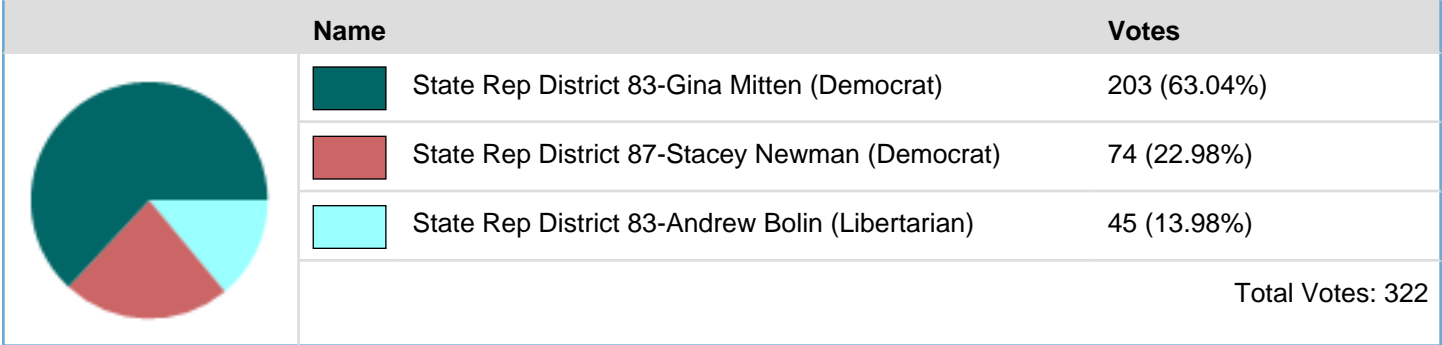

MO State Representative: 2-Year Term/Vote for 1 in YOUR District

MO Constitutional Amendments

Name	Yes Votes	No Votes	Total
Constitutional Amendment 2	218 (67.91%)	103 (32.09%)	321
Constitutional Amendment 6	185 (57.63%)	136 (42.37%)	321