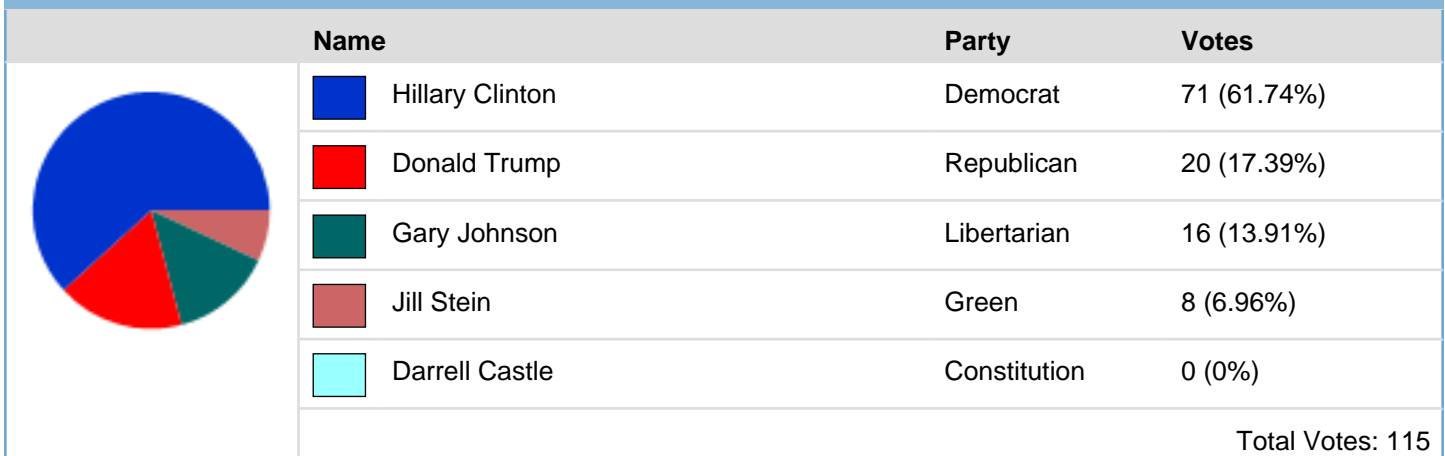

President/Vice-President 4-Year Term--Vote for 1